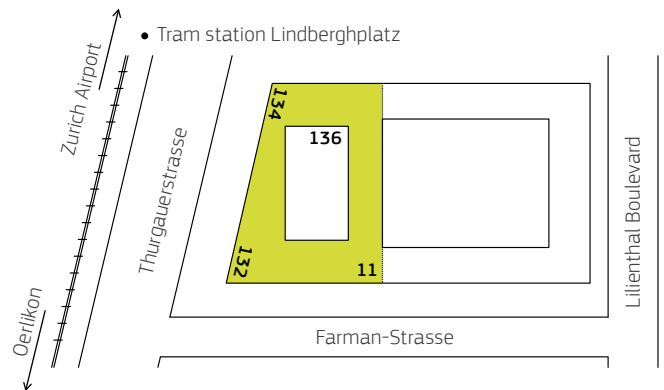

Lindbergh

Thurgauerstrasse 132 – 136
8152 Glattpark

1. floor

A 348m²

C 253 m²

Per storey 2'210m²

On a scale of 1:500
0 5 10m

Exclusively offered by JLL